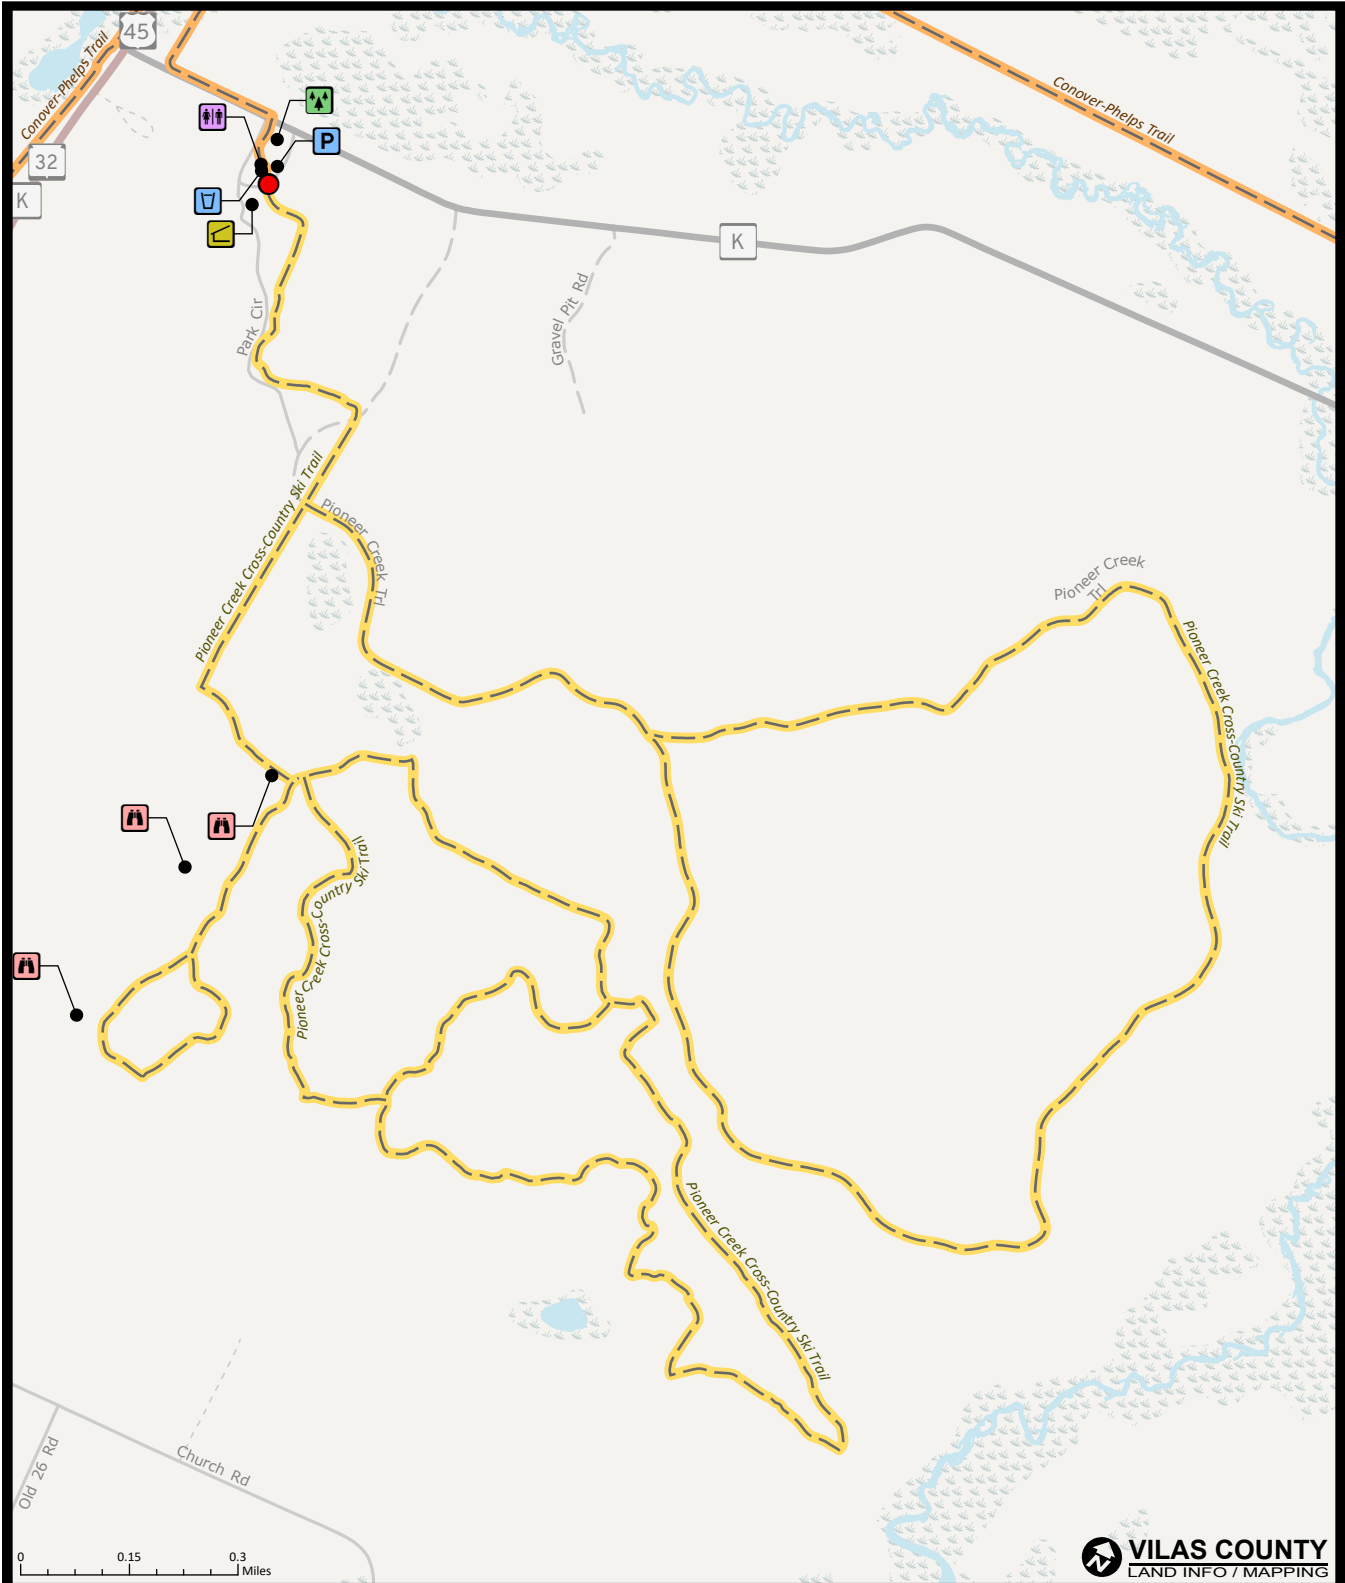

TRAIL MAP #59

PIONEER CREEK CROSS-COUNTRY SKI TRAIL

Hiking • Groomed Skiing • Birdwatching • Hunting

Hard-Surface Trail	Park	Parking	Water	Wildlife Opening
Hike/Bike Trail	Trail Head	Restroom	Shelter